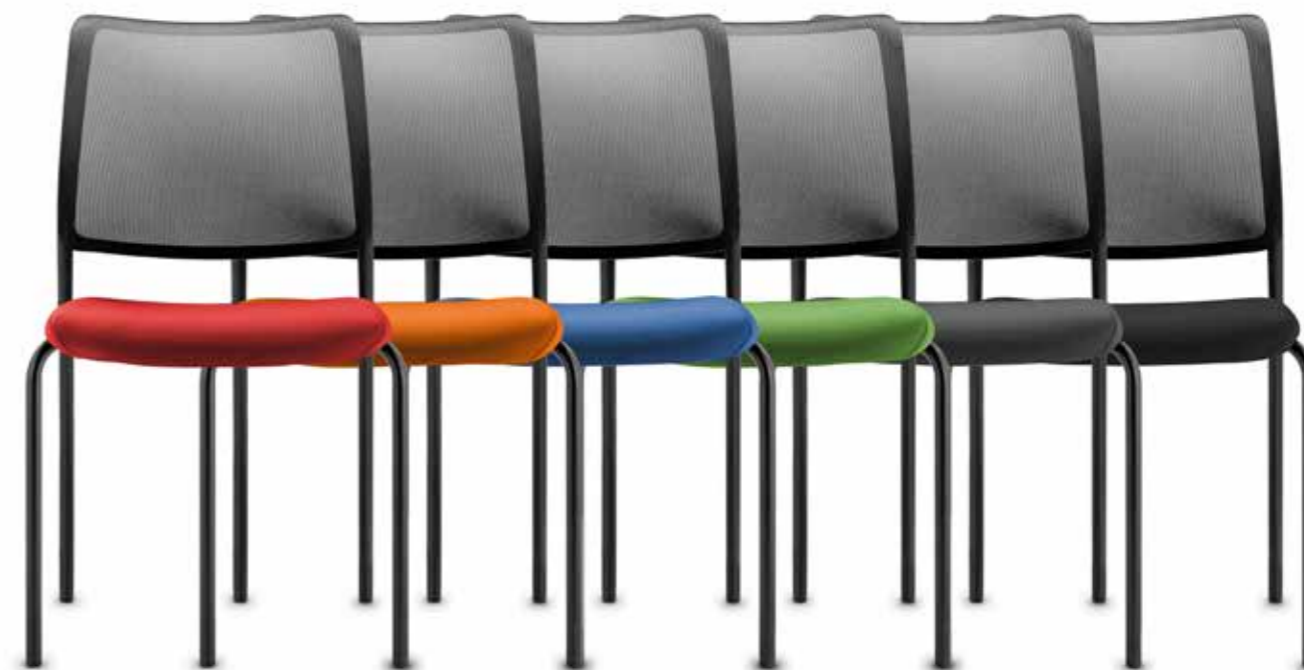

Things aren't always black and white and there are times when you want to bring more colour into the office. With our attractive covers you can show your true colours and adapt your chair to your own personal style! The fast and easy way to bring colour and personality into the office and individualise your workplace – in line with the trend and your own mood.

to-sync comfort SC 9247/pro

gepolsterte Rückenlehne schwarz,
Kunststoffteile schwarz /
upholstered black fabric, plastic
parts black

to-sync meet

to-sync meet SC 9256 / 9258 mesh

ohne / mit Rollen
ohne / mit Armlehnen
without / with castors
without / with armrests

to-sync meet SC 9251 / 9254 comfort

ohne / mit Rollen
ohne / mit Armlehnen
without / with castors
without / with armrests

COLOURS & STYLES

064.044
Orange
Orange

064.042
Rubinrot
Ruby red

064.021
Azurblau
Azure blue