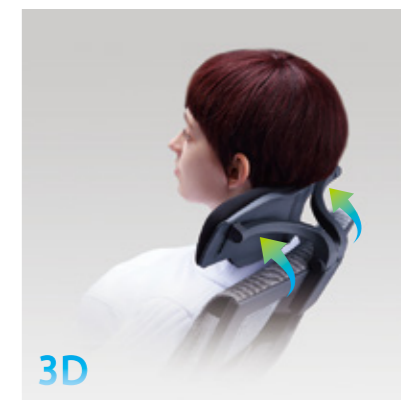

### DOWNLOAD

Search

COMFORT SMART +  
and download APP

COMFORT SMART +

W-wing shape headrest design, protect the neck better but zero pressure on shoulder

# POFIT 5D HEADREST

5D (Double height, tilt, angle and comfort flex) adjustable headrest can suit much more users of different height range(150-190cm) and various head types

- 1D Headrest Bar Height Adjustment**  
Suitable for mid-height people
- 2D Headrest Height Adjustment**  
Suitable for taller people
- 3D Tilt Adjustment**  
Suitable for users with all body types
- 4D Angle Adjustment**  
Suitable for different working needs
- 5D Comfort Elex Auto-Adjustment**  
Suitable for various head types