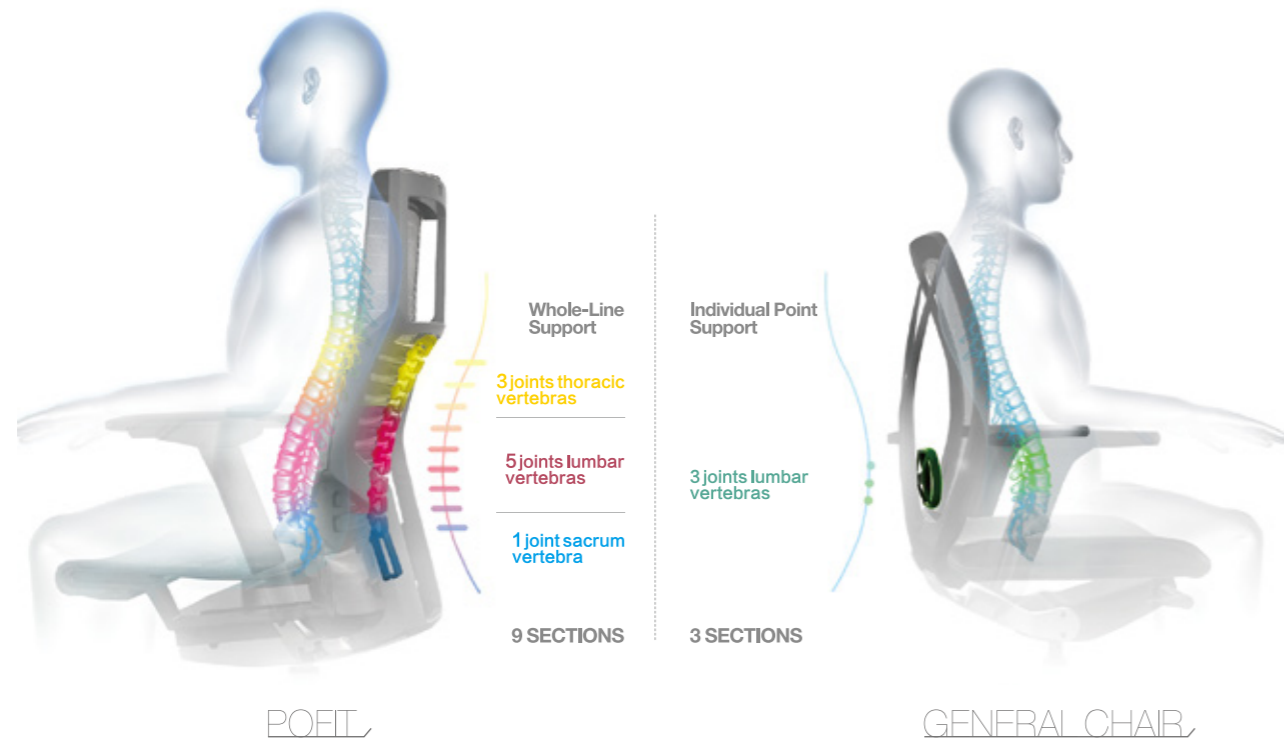

NEXT GENERATION OF ERGONOMIC SUPPORT

- Dynamic Bionic Spine Pressure Relief Design
- Omni-directional & Double-wing Support Chips Design
- LIVEMOTION Lumbar Auto-Tracking Design
- 5D Headrest
- Weight Activated Mechanism With Dual Modes Back Tilt Tension Interchange
- Front Seat Depth Adjustment
- Back Recline with Multi-positional locks

POFIT MORE THAN 300% WHOLE-LINE SUPPORT TO SPINE

POFIT Bionic Spine provides more than 300% whole-line support to human spine through providing full support to 3 joints thoracic spine, 5 joints lumbar spine and 1 joint sacrum spine, not only individual point support. This whole-line support can reduce the back pain for long working hours