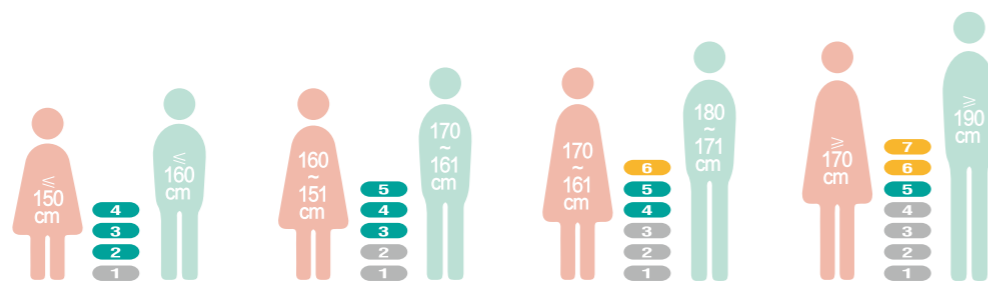

## 5D HEADREST

5D (Double height, tilt, angle and comfort flex) adjustable headrest can suit much more users of different height range(150-190cm) and various head types

# POFIT FUNCTIONS TO ADJUST

## BIONIC SPINE ADJUSTMENT

**7 POSITIONS LEVEL**  
suitable for users 150 ~ 190cm