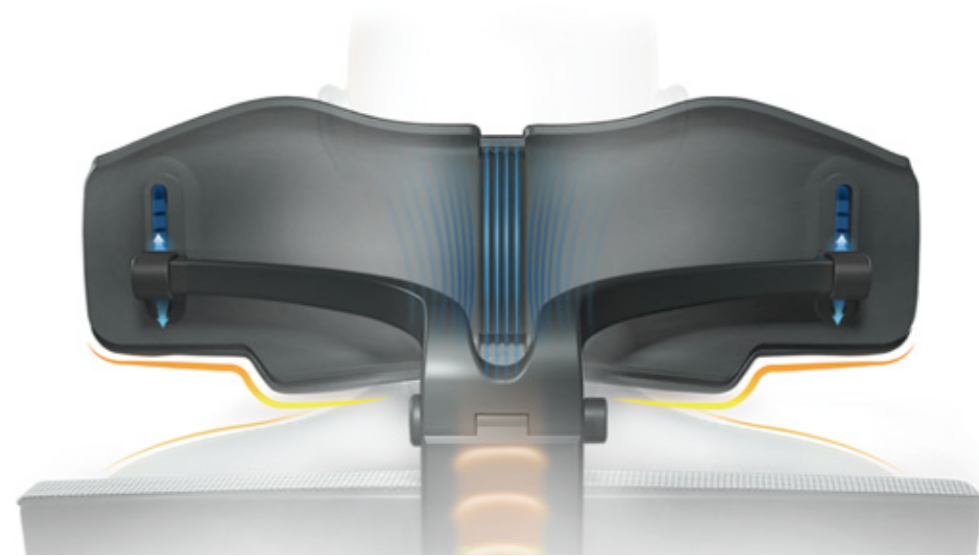

### DOWNLOAD

Search

COMFORT SMART +  
and download APP

COMFORT SMART +

W-wing shape headrest design, protect the neck better but zero pressure on shoulder

# POFIT 5D HEADREST

5D (Double height, tilt, angle and comfort flex) adjustable headrest can suit much more users of different height range(150-190cm) and various head types

- 1D Headrest Bar Height Adjustment**  
Suitable for mid-height people
- 2D Headrest Height Adjustment**  
Suitable for taller people
- 3D Tilt Adjustment**  
Suitable for users with all body types
- 4D Angle Adjustment**  
Suitable for different working needs
- 5D Comfort Elex Auto-Adjustment**  
Suitable for various head types